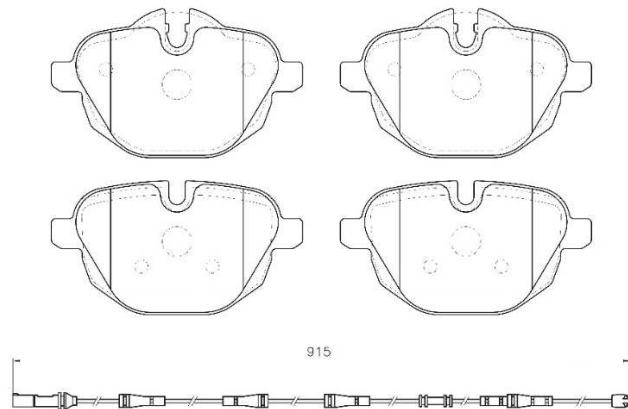

24561 00 552 00

Wear indicator 915 mm
OE 34356791962

Application

BMW F10

24561 00 552 10

Wear indicator 1245 mm
OE 34356790304

Application

BMW X3 X4

24561 00 552 20

Wear indicator 1112 mm
OE 34356791963

Application

BMW F11