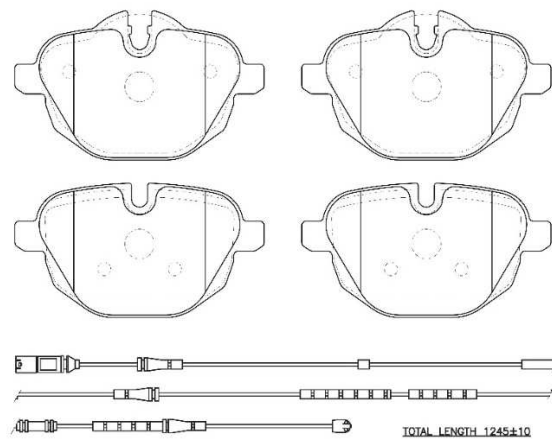

24561 00 552 00

Wear indicator 915 mm
OE 34356791962

Application

BMW F10

24561 00 552 10

Wear indicator 1245 mm
OE 34356790304

Application

BMW X3 X4

24561 00 552 20

Wear indicator 1112 mm
OE 34356791963

Application

BMW F11